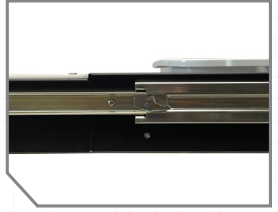

NEW PRODUCT AVAILABLE!

CARGO SLIDE OUT KITCHEN

Overland Vehicle Systems Cargo Camp Kitchen is a perfect addition for camping/overlanding out of your SUV, Truck, or In Your Trailer. The Camp Kitchen is made from Aircraft Grade Aluminum and offers Marine Grade Stainless Steel Hardware. Our Camping Kitchen comes with a 5 Year Warranty. This Cargo Kitchen is perfect for many portable BBQs such as Coleman, Pitboss, Masterbuilt, Cuisinart, Char-Broil, Weber, Blackstone, Nomad, and many others. The Overland Vehicle Systems Camp Cargo Box Kitchen is the perfect way to turn your vehicle into a mobile kitchen. With 3 slide outs; cooking shelf, work station and refrigerator slide, this kitchen foundation has everything you need to prepare meals on the go. The Camp Cargo Box Kitchen is the perfect solution for anyone who loves to cook outdoors. With a quick and easy installation, this kitchen will let you enjoy the great outdoors while still being able to prepare meals for your family and friends. Order yours today and start enjoying the great outdoors!

BBQ SIDE WALLS TO REDUCE WIND INTERFERENCE

COLLAPSIBLE SINK FOR EFFICIENT STORAGE

ANCHOR POINTS FOR MOUNTING ACCESSORIES

HEAVY-DUTY SLIDE RAILS

Features + Benefits

- Constructed from Aircraft Grade Aluminum
- Marine-Grade Stainless Steel Hardware Material
- Heavy-Duty Slide Rails
- 3 Compact Slide Out Sections for Easy Storage
- Completely Removable Sink for Easy Cleaning
- 3 Integrated Support Legs
- Mildew/Stain Resistant Marine Grade Carpet
- A Convenient Preparation Table for Meals
- Cutting Board and Collapsible Sink
- Anchor Points on Top for Mounting Additional Accessories
- Reversible Wind Barrier for Cooking Shelf Included